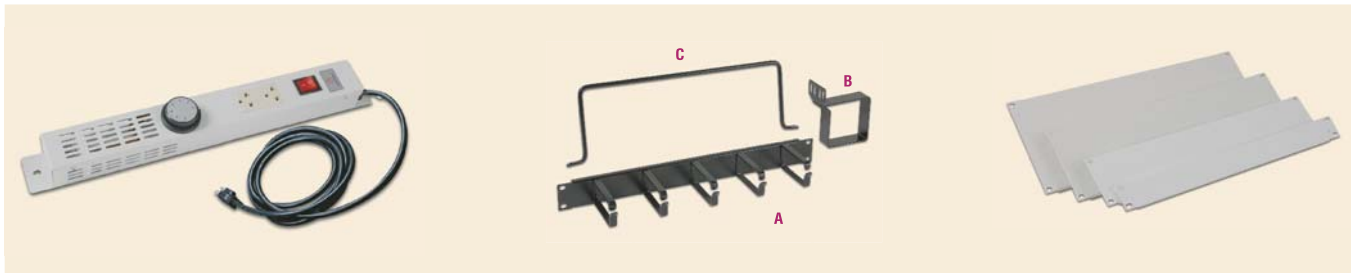

ACCESSORIES

G7-05112 THERMOSTAD PANEL SET

A G7-06002 Cable Management Panel
 B G7-06004 Vertical Management Ring
 C G7-06006 Cable Back Support Bar

G7-0601x Blank Panels x U
 (x = 1, 2, 3, 4, 5, 6, 7)

G7-02099 19" Cantilever Support (2 Pcs/Set)

A G7-07010 1U for RJ45 16 Port
 B G7-07012 1U for Shield RJ45 16 Port
 C G7-07014 2U for BNC 32 Port
 D G7-07016 1U for DB9 16 Port
 E G7-07018 2U for DB25 16 Port

G7-09200 LIGHTING SET

A G7-080xx Cassis Guide Set (2 Pcs/Set)
 (x = Deep = 45, 65, 75, 95 cm.)
 B G7-090xx Cable Tray 7.5 cm for Cable Run
 (x = U = 15, 27, 36, 39, 42, 45)