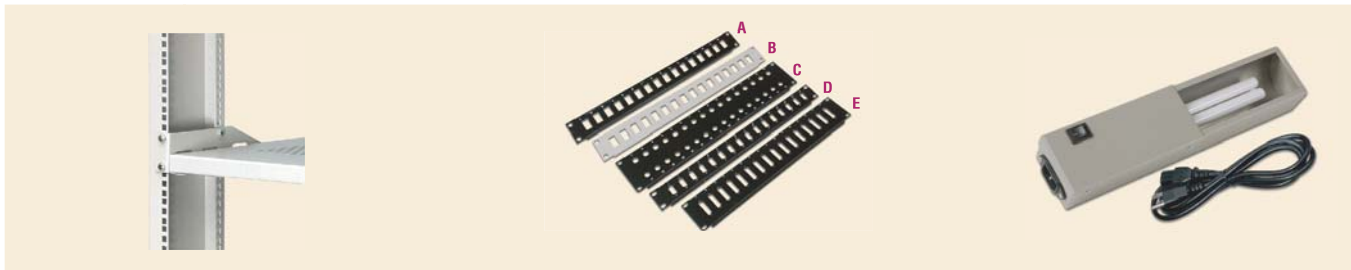

ACCESSORIES

G7-05112 THERMOSTAD PANEL SET

A G7-06002 Cable Management Panel
 B G7-06004 Vertical Management Ring
 C G7-06006 Cable Back Support Bar

G7-0601x Blank Panels x U
 (x = 1, 2, 3, 4, 5, 6, 7)

G7-02099 19" Cantilever Support (2 Pcs/Set)

A G7-07010 1U for RJ45 16 Port
 B G7-07012 1U for Shield RJ45 16 Port
 C G7-07014 2U for BNC 32 Port
 D G7-07016 1U for DB9 16 Port
 E G7-07018 2U for DB25 16 Port

G7-09200 LIGHTING SET

A G7-080xx Cassis Guide Set (2 Pcs/Set)
 (x = Deep = 45, 65, 75, 95 cm.)
 B G7-090xx Cable Tray 7.5 cm for Cable Run
 (x = U = 15, 27, 36, 39, 42, 45)